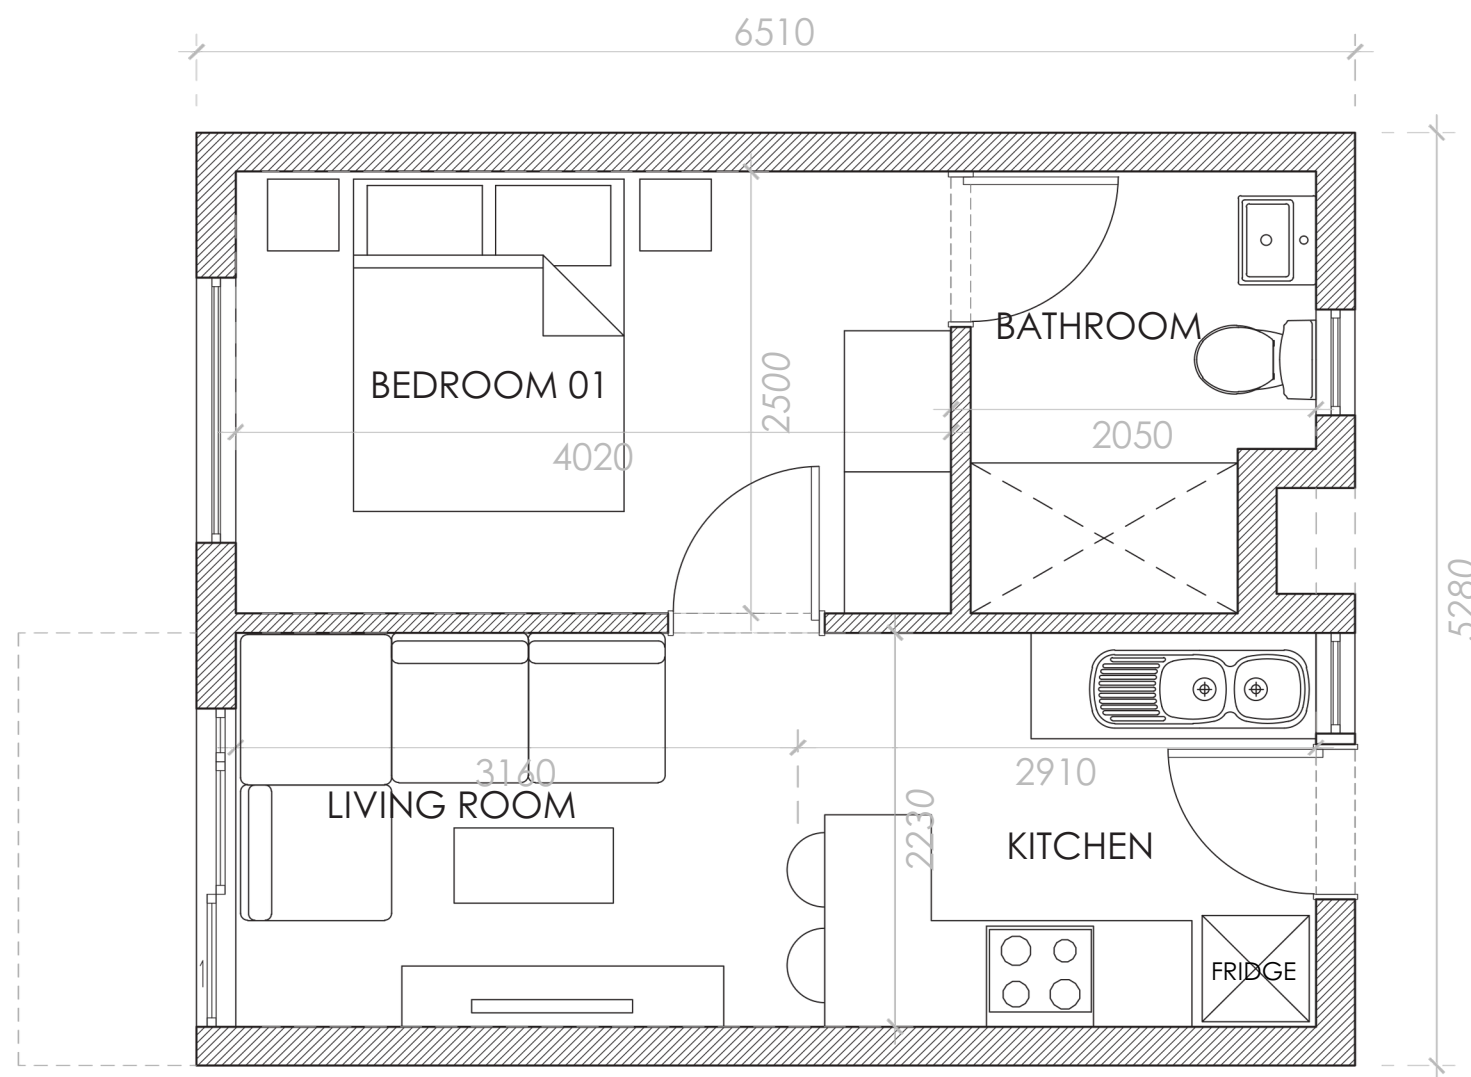

## TYPE A - GROUND (LEFT)

1 Bedroom 1 Bathroom Home

UNIT NUMBER	
PURCHASER 1	
PURCHASER 2	
AGENT	
DEVELOPER	

### TOTAL GROSS FLOOR AREA UNIT A - 1 BEDROOM

FLOOR AREA	33.9m <sup>2</sup>
COVERED PATIO	3.0m <sup>2</sup>
<b>TOTAL</b>	<b>36.9m<sup>2</sup></b>
COVERED CARPORT	12.5m <sup>2</sup>

## TYPE A - MIDDLE / TOP (LEFT)

1 Bedroom 1 Bathroom Home

UNIT NUMBER	
PURCHASER 1	
PURCHASER 2	
AGENT	
DEVELOPER	

### TOTAL GROSS FLOOR AREA UNIT A - 1 BEDROOM

FLOOR AREA	33.9m <sup>2</sup>
BALCONY	3.0m <sup>2</sup>
<b>TOTAL</b>	<b>36.9m<sup>2</sup></b>
COVERED CARPORT	12.5m <sup>2</sup>