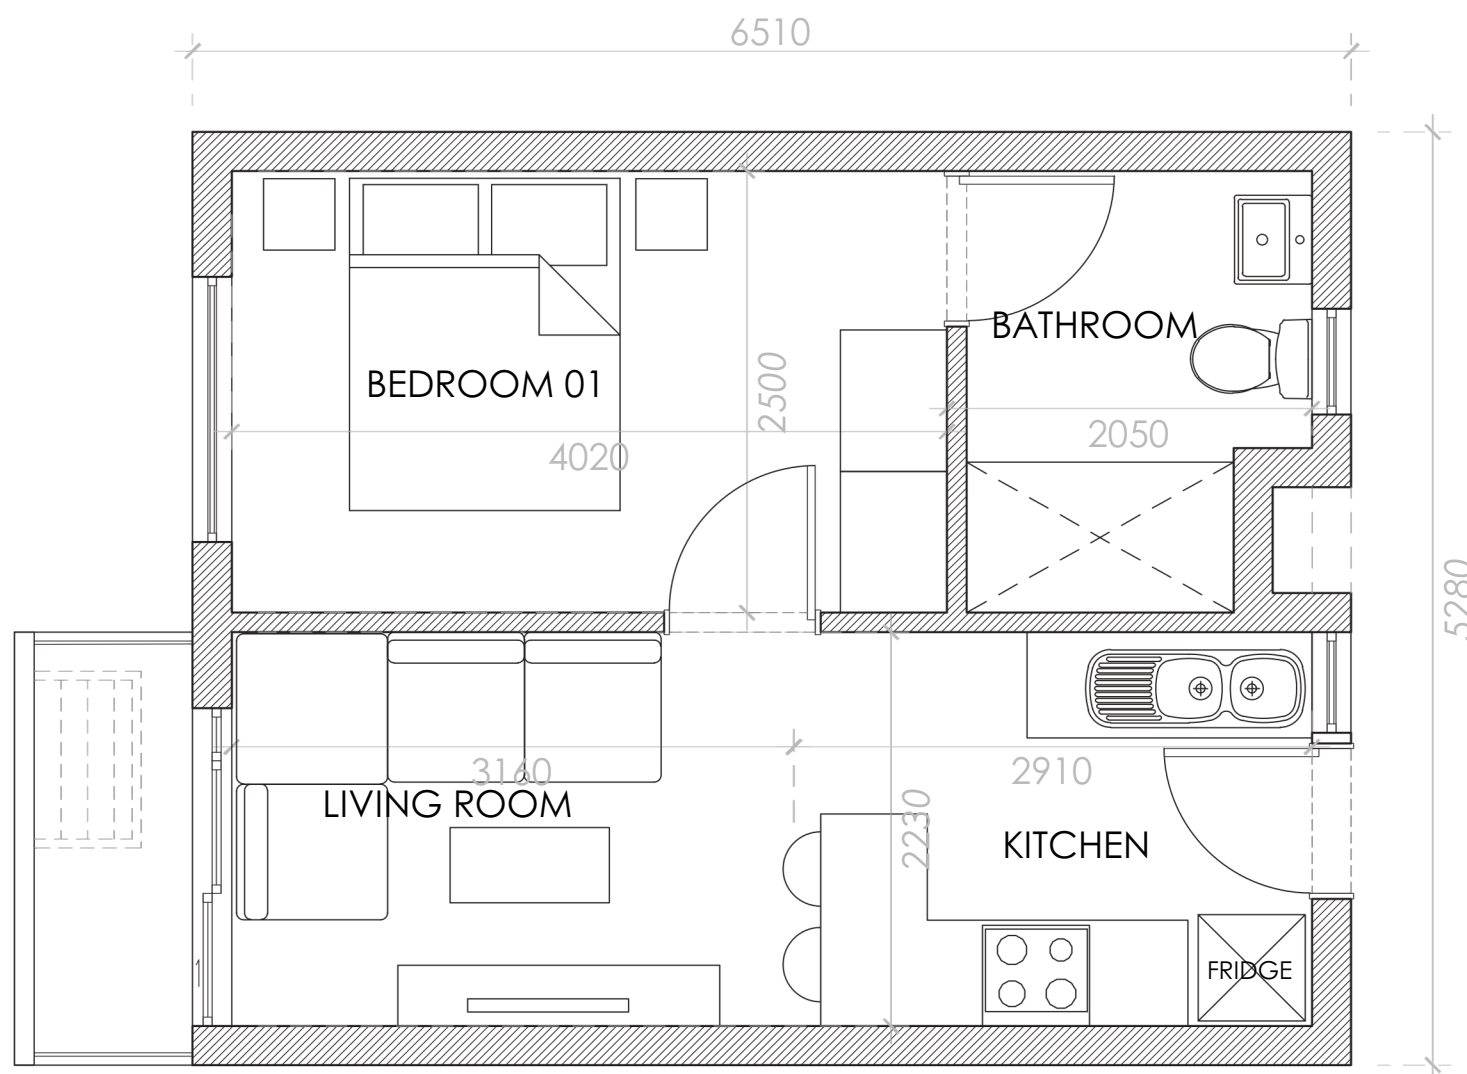

## TYPE A - GROUND (LEFT)

1 Bedroom 1 Bathroom Home

UNIT NUMBER	
PURCHASER 1	
PURCHASER 2	
AGENT	
DEVELOPER	

### TOTAL GROSS FLOOR AREA UNIT A - 1 BEDROOM

FLOOR AREA	33.9m <sup>2</sup>
COVERED PATIO	3.0m <sup>2</sup>
<b>TOTAL</b>	<b>36.9m<sup>2</sup></b>
COVERED CARPORT	12.5m <sup>2</sup>

## TYPE A - MIDDLE / TOP (LEFT)

1 Bedroom 1 Bathroom Home

UNIT NUMBER	
PURCHASER 1	
PURCHASER 2	
AGENT	
DEVELOPER	

### TOTAL GROSS FLOOR AREA UNIT A - 1 BEDROOM

FLOOR AREA	33.9m <sup>2</sup>
BALCONY	3.0m <sup>2</sup>
<b>TOTAL</b>	<b>36.9m<sup>2</sup></b>
COVERED CARPORT	12.5m <sup>2</sup>